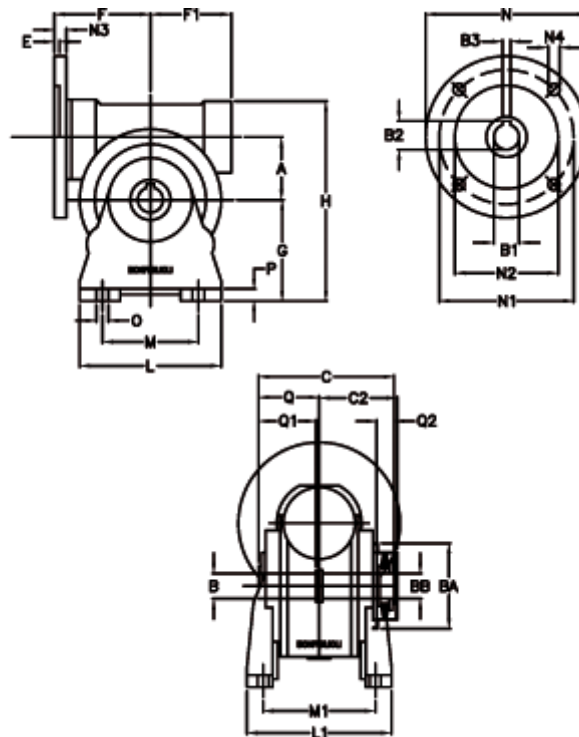

Article number: 390204903622336

Description: Worm Gear with Torque Limiter
VF 49-L2-A-36 P63B14

Measures

a = 49.50	C2 = 63,5	L1 = 124.0	O = 8.5
B = 25	Description = VF 49A-xx-63B14	m = 63	P = 12
B1 E7 = 11	E = 3.0	M1 = 98.5	Q = 51.0
B2 = 12.8	F = 70	N = 90	Q1 = 41
B3 H9 = 4	F1 = 63	N1 = 75	Q2 = 15
BA = 63	g = 82	N2 = 60	
BB H7 = 14	H = 162	N3 = 7.0	
C = 105	L = 110	N4 = 6	